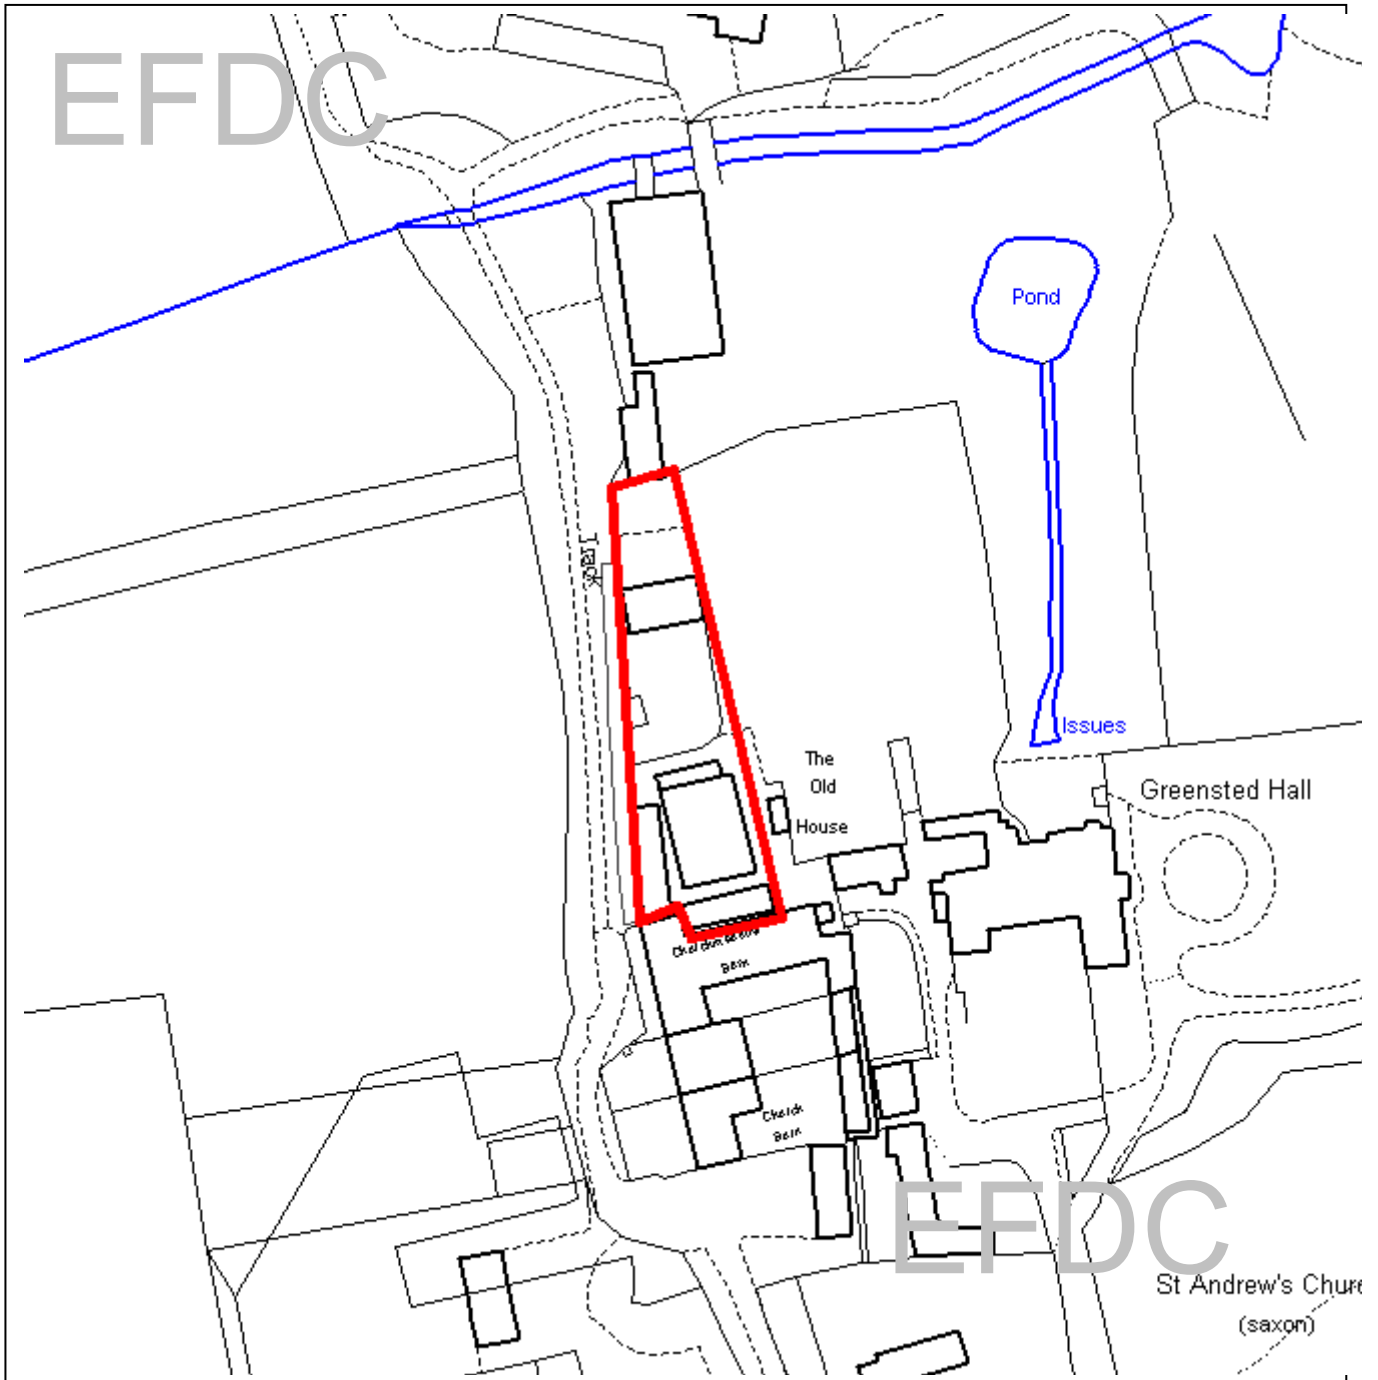

Epping Forest District Council

Agenda Item Number 9

Unauthorised reproduction infringes
 Crown Copyright and may lead to
 prosecution or civil proceedings.

Contains Ordnance Survey Data. ©
 Crown Copyright 2013 EFDC License No:
 100018534

Contains Royal Mail Data. © Royal Mail
 Copyright & Database Right 2013

Application Number:	EPF/0035/16
Site Name:	Land adjacent to The Brewhouse, Church Lane, Ongar, CM5 9LD
Scale of Plot:	1/1250